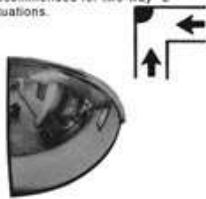

Drop-in Ceiling Mirrored – One Piece	Model RP-AV24DI RP-AV48DI RP-AV18ST RP-AV24ST	Diameter 24"x24" 24"x48" 24"x24" 18" mirror 24"x24" 22" mirror	One-piece mirrored Drop-in Ceiling Dome with antique white finish on the flange Same as above with a See-through finish for cameras.	Model	Diameter
Drop-in Smoked domes for Camera housings. Two Piece.	Model RP-AV09SDI RP-AV12SDI RP-AV22SDI	Diameter 9" 12" 22"	Smoked Dome - One Piece	Model RP-AV24SM	Diameter 24"x24" (23" Dome)

120 View Quarter Dome
(Corner type)
Recommended for two-way "L" situations.