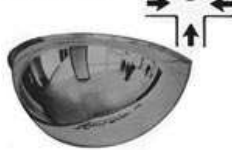

1/4 Dome Mirrors – Hard Back	Model	Diameter	1/4 Dome – Lens Only	Model	Diameter
	RP-AV12Q RP-AV18Q RP-AV26Q RP-AV32Q RP-AV36Q	12” 18” 26” 32” 36”		RP-AV12QL RP-AV18QL RP-AV26QL RP-AV32QL RP-AV36QL	12” 18” 26” 32” 36”
1/2 Dome – Hard Back	Model	Diameter	1/2 Dome – Lens Only	Model	Diameter
	RP-AV12H RP-AV18H RP-AV26H RP-AV32H RP-AV36H	12” 18” 26” 32” 36”		RP-AV12HL RP-AV18HL RP-AV26HL RP-AV32HL RP-AV36HL	12” 18” 26” 32” 36”
Full Dome – Hard Back	Model	Diameter	Full Dome – Lens Only	Model	Diameter
	RP-AV12F RP-AV18F RP-AV26F RP-AV32F RP-AV36F	12” 18” 26” 32” 36”		RP-AV12FL RP-AV18FL RP-AV26FL RP-AV32FL RP-AV36FL	12” 18” 26” 32” 36”

<p>Drop-in Ceiling Mirrored – One Piece</p> 	<p>Model RP-AV24DI RP-AV48DI</p> <p>RP-AV18ST RP-AV24ST</p>	<p>Diameter 24"x24" 24"x48"</p> <p>24"x24" 18" mirror 24"x24" 22" mirror</p>	<p>One-piece mirrored Drop-in Ceiling Dome with antique white finish on the flange</p> <p>Same as above with a See-through finish for cameras.</p>	<p>Model</p>	<p>Diameter</p>
<p>Drop-in Smoked domes for Camera housings. Two Piece.</p> 	<p>Model RP-AV09SDI RP-AV12SDI RP-AV22SDI</p>	<p>Diameter 9" 12" 22"</p>	<p>Smoked Dome - One Piece</p> 	<p>Model RP-AV24SM</p>	<p>Diameter 24"x24" (23" Dome)</p>

120 View Quarter Dome
(Corner type)
Recommended for two-way "L" situations.

1/4 Dome

200 View Half Dome
(Wall or ceiling type)
Recommended for three-way "T" intersections.

1/2 Dome

360 View Full Dome
(Ceiling type)
Recommended for four-way intersections.