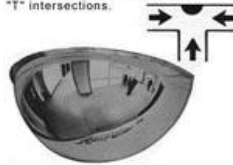

REFLECTION PRODUCTS

SAFETY AND SECURITY PRODUCTS

- 90°, 200°, and 360° actual viewing angles available.
- For in-door use.
- ¼ and ½ Domes have a foam stiffener to add strength to the mirror. All the ALH domes are open back (no back plate)
- ½ and ¼ domes have a ceiling grid clip-on mounting system and holes in the flange for direct surface screw mounting. The Full dome mirrors have chain mounting hardware (chain included)
- No assembly required; comes fully assembled.
- Made with mirror-grade acrylic for excellent reflective properties.

Full Dome – No Back Plate

Model	Diameter	Actual Size
AL-H143185	18"	18" Dia x 9" Tall
AL-H143265	26"	26" Dia x 13" Tall
AL-H143305	30"	30" Dia x 15" Tall
AL-H143485	36"	36" Dis x 18" Tall
AL-H143485	48"	48" Dia x 24" Tall

Drop-in Ceiling Dome – 24”
Mirror Dome – One Piece

Model
AL-H144225
AL-H144245

Grid Size
24”x24”
24”x48”

Drop-in Ceiling Dome –
T-Bar Drop-In – 22” Mirror
T-Bar Drop-In – See-Through
finish for camera – 22” dome
mirror

120 View Quarter Dome
(Corner type)
Recommended for two-way “L”
situations.

1/4 Dome

200 View Half Dome
(Wall or ceiling type)
Recommended for three-way
“T” intersections.

1/2 Dome

360 View Full Dome
(Ceiling type)
Recommended for four-way
intersections.