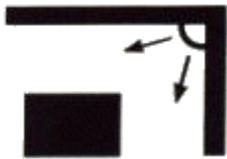

¼ Dome Mirrors – No Backing

Model	Diameter	Actual Size
AL-H 141185F	18"	9" x 9"
AL-H 141245F	24"	12" x 12"
AL-H 141305F	30"	15" X 15"
AL-H 141365F	36"	18" X 18"