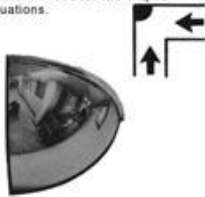

REFLECTION PRODUCTS

SAFETY AND SECURITY PRODUCTS

- 90°, 200°, and 360° actual viewing angles available.
- For in-door use.
- ¼ and ½ Domes have a foam stiffener to add strength to the mirror. All the ALH domes are open back (no back plate)
- ½ and ¼ domes have a ceiling grid clip-on mounting system and holes in the flange for direct surface screw mounting. The Full dome mirrors have chain mounting hardware (chain included)
- No assembly required; comes fully assembled.
- Made with mirror-grade acrylic for excellent reflective properties.

Dome Mirrors

½ and ¼ Clip-on Mounting Clips

Chain Mount for the Full Domes

All of the ALH Series dome mirrors are made from the same mirror-grade acrylic. The Quarter and Half Domes are Coated with a stiffener and have Clip-on Mounts. The Full Domes are open backed and are hung with the included chain mounting hardware. You can optionally flush mount the mirrors using the screw holes provided on the flange.

Drop-in Ceiling Dome – 24”
Mirror Dome – One Piece

Model
AL-H144225
AL-H144245

Grid Size
24”x24”
24”x48”

Drop-in Ceiling Dome –
T-Bar Drop-In – 22” Mirror
T-Bar Drop-In – See-Through
finish for camera – 22” dome
mirror

120 View Quarter Dome
(Corner type)
Recommended for two-way “L”
situations.

1/4 Dome

200 View Half Dome
(Wall or ceiling type)
Recommended for three-way
“T” intersections.

1/2 Dome

360 View Full Dome
(Ceiling type)
Recommended for four-way
intersections.