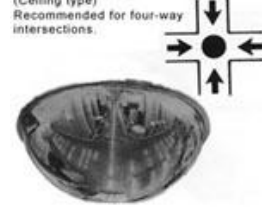

REFLECTION PRODUCTS

SAFETY AND SECURITY PRODUCTS

- 90°, 200°, and 360° actual viewing angles available.
- For in-door use.
- ¼ and ½ Domes have a foam stiffener to add strength to the mirror. All the ALH domes are open back (no back plate)
- ½ and ¼ domes have a ceiling grid clip-on mounting system and holes in the flange for direct surface screw mounting. The Full dome mirrors have chain mounting hardware (chain included)
- No assembly required; comes fully assembled.
- Made with mirror-grade acrylic for excellent reflective properties.

Dome Mirrors

½ and ¼ Clip-on Mounting Clips

Chain Mount for the Full Domes

All of the ALH Series dome mirrors are made from the same mirror-grade acrylic. The Quarter and Half Domes are Coated with a stiffener and have Clip-on Mounts. The Full Domes are open backed and are hung with the included chain mounting hardware. You can optionally flush mount the mirrors using the screw holes provided on the flange.

120 View Quarter Dome
(Corner type)
Recommended for two-way “L”
situations.

1/4 Dome

200 View Half Dome
(Wall or ceiling type)
Recommended for three-way
“T” intersections.

1/2 Dome

360 View Full Dome
(Ceiling type)
Recommended for four-way
intersections.

Full Dome

Dome Mirror - Ceiling Mount

Drop-in One Piece