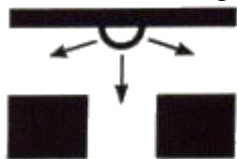

½ Dome – No Backing

Model	Diameter	Actual Size
AL-H142185F	18"	18" x 9"
AL-H142245F	24"	24" x 12"
AL-H142305F	30"	30" x 15"
AL-H142365F	36"	36" x 18"